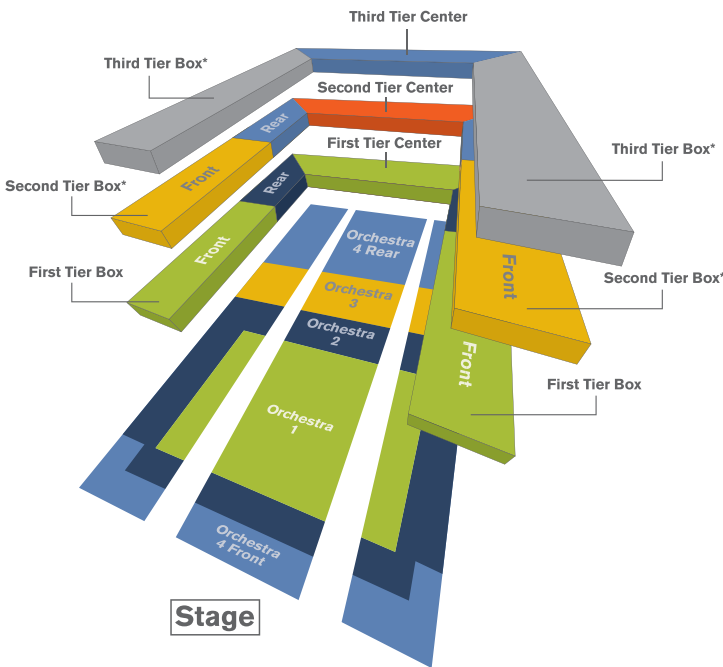

Ticket Prices

	Evening Concerts	Matinee Concerts	Rush Hour	Young People's Concerts	Very Young People's Concerts	Opening Night Gala	New Year's Eve	Holiday Brass
Scale A	\$31–\$112	\$29–\$85	n/a	\$11–\$33	\$19–\$23	\$71–\$242	\$67–\$257	\$47–\$77
Scale B	\$39–\$119	\$34–\$90	\$32–\$79	There is a \$2.00-per-ticket facility fee in addition to these prices. Tickets for <i>CONTACT</i> series concerts held at Symphony Space are \$29 and are available through the New York Philharmonic. Tickets for <i>CONTACT</i> series concerts held at The Metropolitan Museum of Art are \$25 and may be purchased by calling 212 570 3949 or metmuseum.org/tickets .				
Scale C	\$43–\$124	\$39–\$97	\$37–\$85					

Concert Selections

Concert Date	Time	Preferred Seating Section
Order 3 or more concerts and you are a subscriber! Subscriber benefits include up to 15% savings, ticket exchange, and more!		

Avery Fisher Hall

*A portion of the stage is not visible.